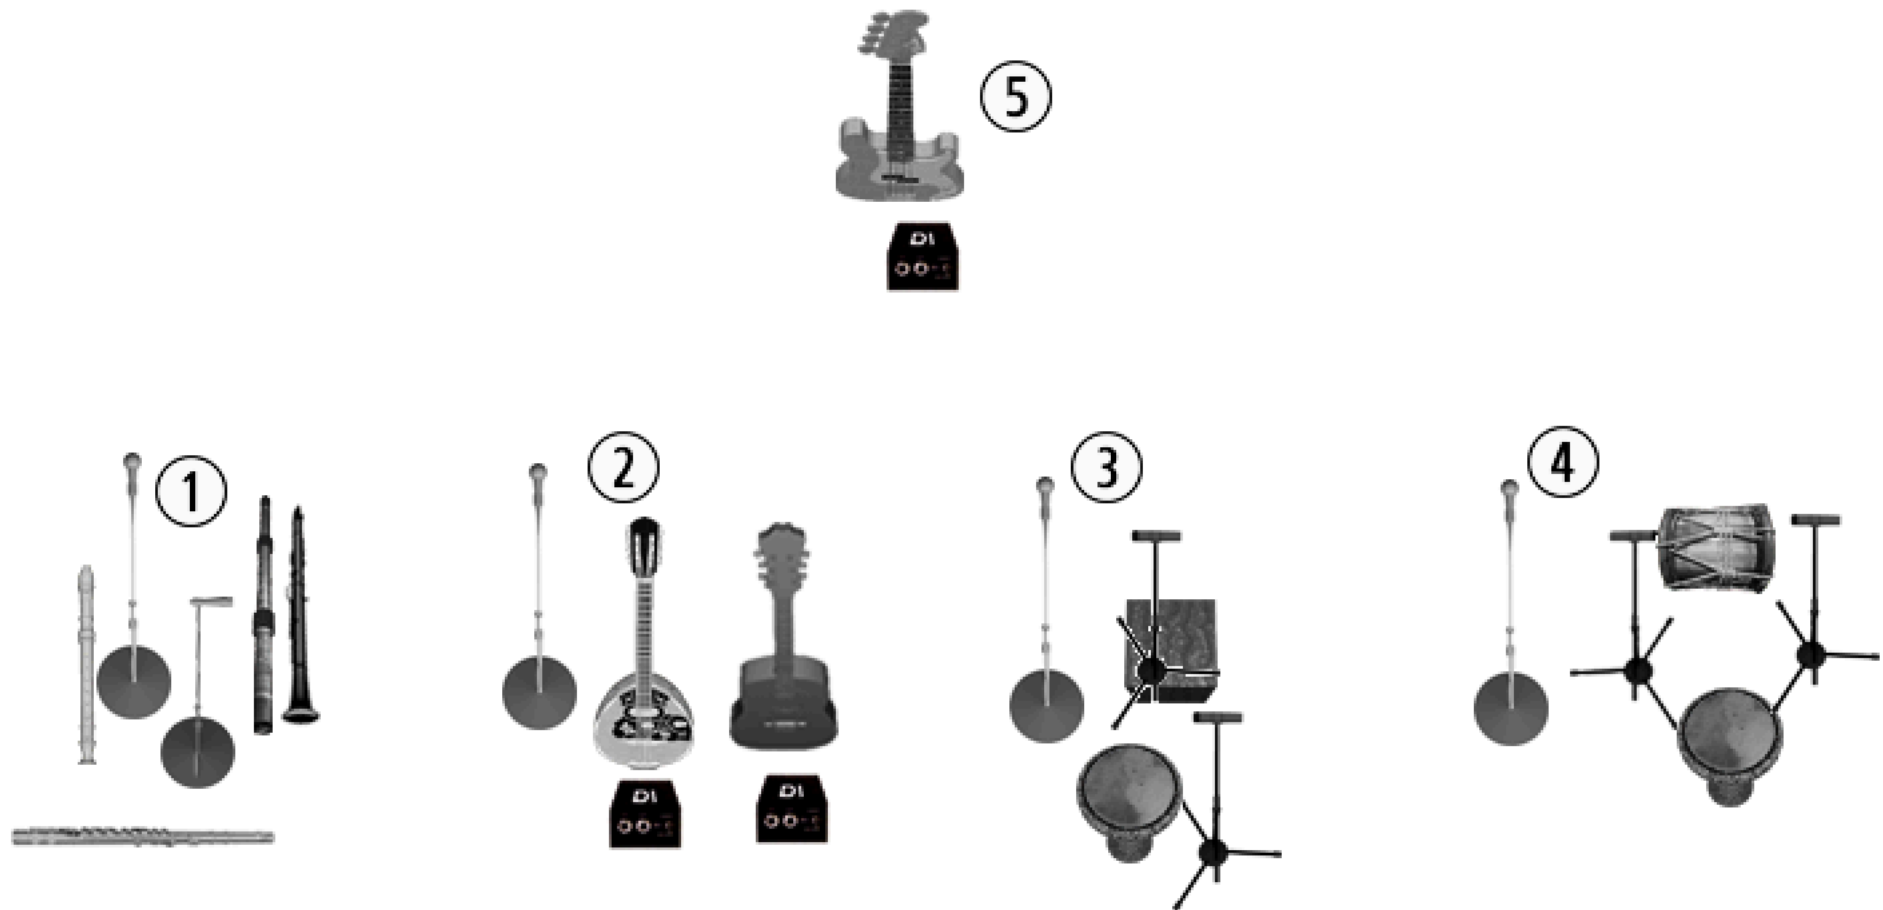

# BraAgas

① - back vocal + flutes  
- clarinet + kaval

② - lead vocal  
- DI link bouzouki  
- DI link ac. guitar  
(ask - not always)

③ - back/2.lead vocal  
- cajon  
- darbuka

④ - back/ 2.lead vocal  
- DI violin

⑤ - DI semi-acoustic bass